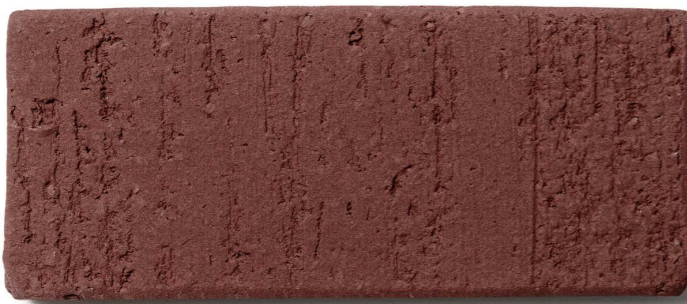

DOMANI

INTRODUCING HAVANA

We are delighted to announce the release of Havana, a new line of terracotta pots for indoor and outdoor use designed by the Dutch artist Paul Odekerken.

Taking design cues from the Cuban capital's uniquely coloured facades and elegantly patinated architecture, the Havana collection comes in five rich hues and features a subtle dégradé effect. With a cylindrical form that slants ever so slightly inwards, the Havana planter rests lightly on a gracefully rounded base, offering the illusion of rising naturally from the surface it sits on.

The Havana collection comes in the colours Ice, Plum, Petrol, Swamp, and Lavender, and is available in diameters of 50, 55, 70, and 80 cm.

Swamp

Lavender

Petrol

Plum

Ice

HAVANA

Ice

Swamp

Petrol

Lavender

Plum

TPH50

size \varnothing 50 x \updownarrow 41,5 cm
opening \varnothing XX cm
weight 28 kg

TPH55

size \varnothing 55 x \updownarrow 45 cm
opening \varnothing XX cm
weight 41 kg